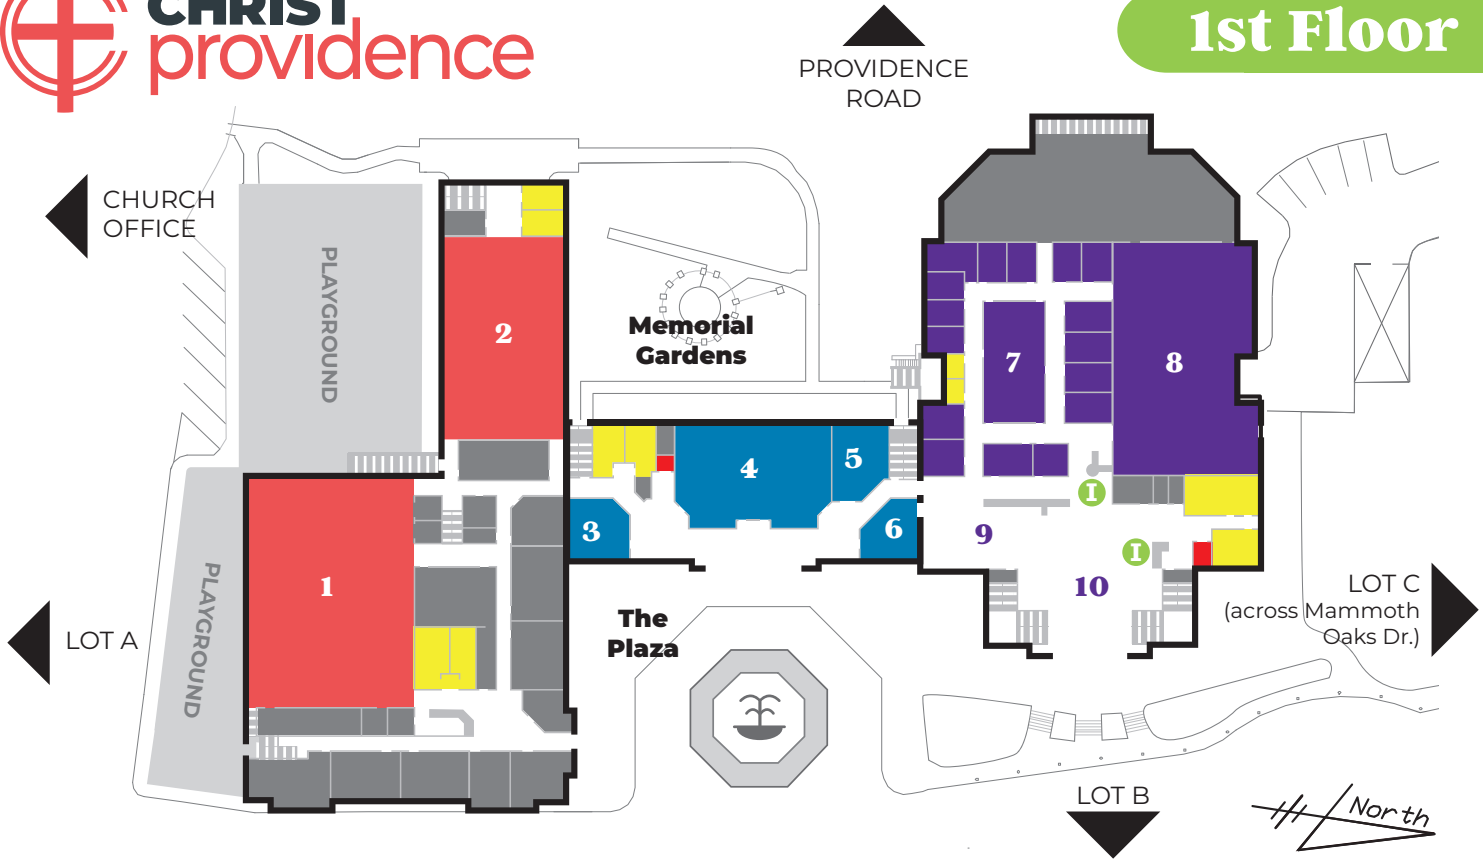

1st Floor

Children's Center

- 1 Spirit Hall/Cymnasium
 - 2 Fellowship Hall
-
- 11 Christ Chapel
 - 12 Classrooms C209-214
 - 13 Lackey Parlor

Ministry Center

- 3 Adult Library
 - 4 The Forum
 - 5 Lackey Chapel
 - 6 Cornerstone Gifts
-
- 14 Nursery M230-231
 - 15 Classrooms M237-242
 - 16 Music Room M248
 - 17 Bell Room M245

Worship Center

- 7 Center Six W150-W165
 - 8 The Pit
 - 9 Cornerstone Cafe Coffee Area
 - 10 Lower Commons
-
- 18 Sanctuary
 - 19 Worship Center Parlor
 - 20 Upper Commons
 - 21 Tech Suite

	Bathrooms
	Stairs
	Elevator
	Information
	Storage/No Access

2nd Floor